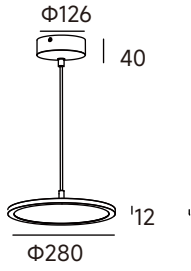

WH BK

Mantalo

- Material: Aluminum + PMMA Diffuser, Edge Lite Emmision, super slim design 12 mm thick only.
- Voltage: 220~240V.
- 0-10 Dimmable/Non Dimmable.
- With 2.5M Pendant Cable.

LED

RA>
90

CODE	Watts	CCT	Lumen
3P38171	20W	 3000K	1100 lm